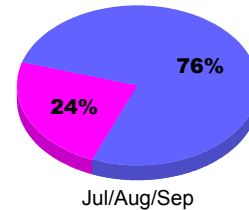

Gender Comparison 2012-2013

Jul/Aug/Sep

Legend: Male (Blue), Female (Magenta)